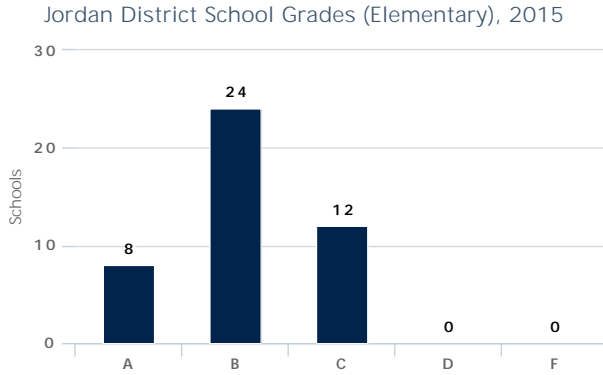

## Jordan District School Grades

School Year  
2014/2015

District  
Jordan District

School  
« All »

How are the 2015-2016 grade ranges different?

<b>Bingham High</b> High School Grade	B	<a href="#">School Grade Details »</a>
<b>Blackridge School</b> Elementary Grade	A	<a href="#">School Grade Details »</a>
<b>Bluffdale School</b> Elementary Grade	B	<a href="#">School Grade Details »</a>
<b>Butterfield Canyon School</b> Elementary Grade	A	<a href="#">School Grade Details »</a>
<b>Columbia School</b> Elementary Grade	B	<a href="#">School Grade Details »</a>
<b>Copper Canyon School</b> Elementary Grade	C	<a href="#">School Grade Details »</a>
<b>Copper Hills High</b> High School Grade	B	<a href="#">School Grade Details »</a>
<b>Copper Mountain Middle</b> Elementary Grade	A	<a href="#">School Grade Details »</a>
<b>Daybreak School</b> Elementary Grade	A	<a href="#">School Grade Details »</a>
<b>Eastlake School</b> Elementary Grade	B	<a href="#">School Grade Details »</a>
<b>Elk Meadows School</b> Elementary Grade	B	<a href="#">School Grade Details »</a>
<b>Elk Ridge Middle</b> Elementary Grade	B	<a href="#">School Grade Details »</a>
<b>Falcon Ridge School</b> Elementary Grade	B	<a href="#">School Grade Details »</a>
<b>Foothills School</b> Elementary Grade	B	<a href="#">School Grade Details »</a>
<b>Fort Herriman Middle</b> Elementary Grade	A	<a href="#">School Grade Details »</a>
<b>Fox Hollow School</b> Elementary Grade	B	<a href="#">School Grade Details »</a>
<b>Hayden Peak School</b> Elementary Grade	C	<a href="#">School Grade Details »</a>
<b>Heartland School</b> Elementary Grade	B	<a href="#">School Grade Details »</a>
<b>Herriman High</b> High School Grade	B	<a href="#">School Grade Details »</a>