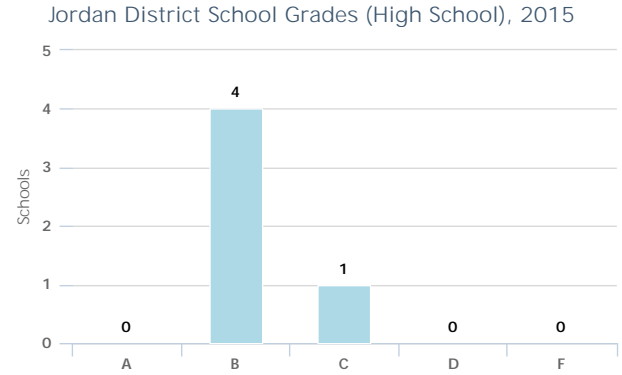

## Jordan District School Grades

School Year  
2014/2015

District  
Jordan District

School  
« All »

How are the 2015-2016 grade ranges different?

<b>Bingham High</b> High School Grade	B	<a href="#">School Grade Details »</a>
<b>Blackridge School</b> Elementary Grade	A	<a href="#">School Grade Details »</a>
<b>Bluffdale School</b> Elementary Grade	B	<a href="#">School Grade Details »</a>
<b>Butterfield Canyon School</b> Elementary Grade	A	<a href="#">School Grade Details »</a>
<b>Columbia School</b> Elementary Grade	B	<a href="#">School Grade Details »</a>
<b>Copper Canyon School</b> Elementary Grade	C	<a href="#">School Grade Details »</a>
<b>Copper Hills High</b> High School Grade	B	<a href="#">School Grade Details »</a>
<b>Copper Mountain Middle</b> Elementary Grade	A	<a href="#">School Grade Details »</a>
<b>Daybreak School</b> Elementary Grade	A	<a href="#">School Grade Details »</a>
<b>Eastlake School</b> Elementary Grade	B	<a href="#">School Grade Details »</a>
<b>Elk Meadows School</b> Elementary Grade	B	<a href="#">School Grade Details »</a>
<b>Elk Ridge Middle</b> Elementary Grade	B	<a href="#">School Grade Details »</a>
<b>Falcon Ridge School</b> Elementary Grade	B	<a href="#">School Grade Details »</a>
<b>Foothills School</b> Elementary Grade	B	<a href="#">School Grade Details »</a>
<b>Fort Herriman Middle</b> Elementary Grade	A	<a href="#">School Grade Details »</a>
<b>Fox Hollow School</b> Elementary Grade	B	<a href="#">School Grade Details »</a>
<b>Hayden Peak School</b> Elementary Grade	C	<a href="#">School Grade Details »</a>
<b>Heartland School</b> Elementary Grade	B	<a href="#">School Grade Details »</a>
<b>Herriman High</b> High School Grade	B	<a href="#">School Grade Details »</a>