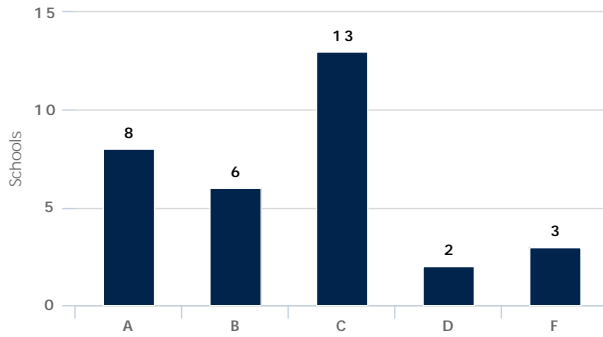

Salt Lake District School Grades

School Year

District

School

How are the 2015-2016 grade ranges different?

Salt Lake District School Grades (Elementary), 2016

Salt Lake District School Grades (High School), 2016

Backman School Elementary Grade	C	School Grade Details »
Beacon Heights School Elementary Grade	A	School Grade Details »
Bonneville School Elementary Grade	A	School Grade Details »
Clayton Middle Elementary Grade	B	School Grade Details »
Dilworth School Elementary Grade	A	School Grade Details »
East High High School Grade	C	School Grade Details »
Edison School Elementary Grade	C	School Grade Details »
Emerson School Elementary Grade	B	School Grade Details »
Ensign School Elementary Grade	A	School Grade Details »
Escalante School Elementary Grade	C	School Grade Details »
Franklin School Elementary Grade	C	School Grade Details »
Glendale Middle Elementary Grade	C	School Grade Details »
Hawthorne School Elementary Grade	A	School Grade Details »
Highland High High School Grade	C	School Grade Details »
Highland Park School Elementary Grade	A	School Grade Details »
Hillside Middle Elementary Grade	B	School Grade Details »
Indian Hills School Elementary Grade	B	School Grade Details »
Innovations Early College High School High School Grade	F	School Grade Details »
Liberty School Elementary Grade	C	School Grade Details »