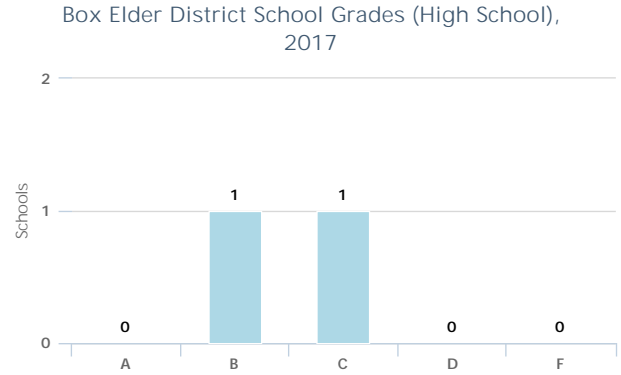

Box Elder District School Grades

School Year

How are the 2015-2016 grade ranges different?

District

School

Lake View School
 Elementary Grade **C** [School Grade Details »](#)

Schools receiving an "Elementary" grade are schools that do not have a 12th grade.