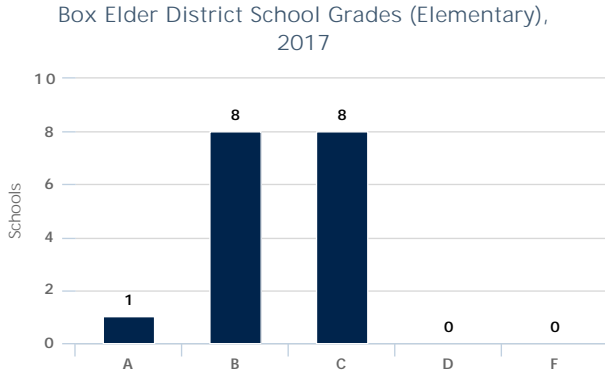

Box Elder District School Grades

School Year

How are the 2015-2016 grade ranges different?

District

School

Lake View School
 Elementary Grade **C** [School Grade Details »](#)

Schools receiving an "Elementary" grade are schools that do not have a 12th grade.