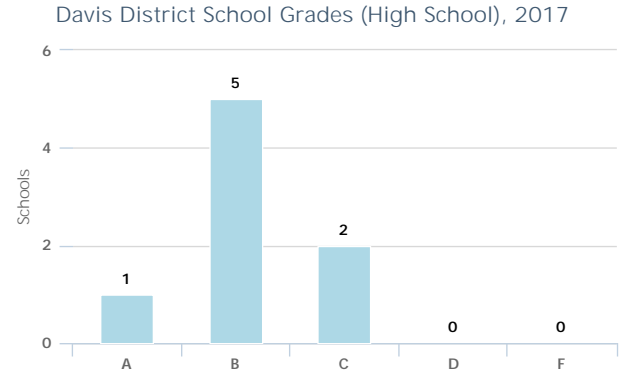

## Davis District School Grades

School Year  
2016/2017

District  
Davis District

School  
« All »

How are the 2015-2016 grade ranges different?

<b>Adams School</b> Elementary Grade	B	<a href="#">School Grade Details »</a>
<b>Adelaide School</b> Elementary Grade	C	<a href="#">School Grade Details »</a>
<b>Antelope School</b> Elementary Grade	B	<a href="#">School Grade Details »</a>
<b>Bluff Ridge School</b> Elementary Grade	B	<a href="#">School Grade Details »</a>
<b>Boulton School</b> Elementary Grade	B	<a href="#">School Grade Details »</a>
<b>Bountiful High</b> High School Grade	B	<a href="#">School Grade Details »</a>
<b>Bountiful Jr High</b> Elementary Grade	B	<a href="#">School Grade Details »</a>
<b>Bountiful School</b> Elementary Grade	B	<a href="#">School Grade Details »</a>
<b>Buffalo Point School</b> Elementary Grade	B	<a href="#">School Grade Details »</a>
<b>Canyon Creek School</b> Elementary Grade	B	<a href="#">School Grade Details »</a>
<b>Centennial Jr High</b> Elementary Grade	B	<a href="#">School Grade Details »</a>
<b>Centerville Jr High</b> Elementary Grade	B	<a href="#">School Grade Details »</a>
<b>Centerville School</b> Elementary Grade	B	<a href="#">School Grade Details »</a>
<b>Central Davis Jr High</b> Elementary Grade	B	<a href="#">School Grade Details »</a>
<b>Clearfield High</b> High School Grade	C	<a href="#">School Grade Details »</a>
<b>Clinton School</b> Elementary Grade	B	<a href="#">School Grade Details »</a>
<b>Columbia School</b> Elementary Grade	B	<a href="#">School Grade Details »</a>
<b>Cook School</b> Elementary Grade	C	<a href="#">School Grade Details »</a>
<b>Creekside School</b> Elementary Grade	C	<a href="#">School Grade Details »</a>