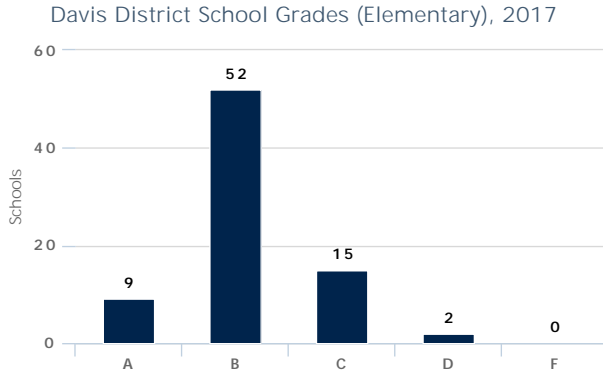

## Davis District School Grades

School Year  
2016/2017

District  
Davis District

School  
« All »

How are the 2015-2016 grade ranges different?

<b>Adams School</b> Elementary Grade	B	<a href="#">School Grade Details »</a>
<b>Adelaide School</b> Elementary Grade	C	<a href="#">School Grade Details »</a>
<b>Antelope School</b> Elementary Grade	B	<a href="#">School Grade Details »</a>
<b>Bluff Ridge School</b> Elementary Grade	B	<a href="#">School Grade Details »</a>
<b>Boulton School</b> Elementary Grade	B	<a href="#">School Grade Details »</a>
<b>Bountiful High</b> High School Grade	B	<a href="#">School Grade Details »</a>
<b>Bountiful Jr High</b> Elementary Grade	B	<a href="#">School Grade Details »</a>
<b>Bountiful School</b> Elementary Grade	B	<a href="#">School Grade Details »</a>
<b>Buffalo Point School</b> Elementary Grade	B	<a href="#">School Grade Details »</a>
<b>Canyon Creek School</b> Elementary Grade	B	<a href="#">School Grade Details »</a>
<b>Centennial Jr High</b> Elementary Grade	B	<a href="#">School Grade Details »</a>
<b>Centerville Jr High</b> Elementary Grade	B	<a href="#">School Grade Details »</a>
<b>Centerville School</b> Elementary Grade	B	<a href="#">School Grade Details »</a>
<b>Central Davis Jr High</b> Elementary Grade	B	<a href="#">School Grade Details »</a>
<b>Clearfield High</b> High School Grade	C	<a href="#">School Grade Details »</a>
<b>Clinton School</b> Elementary Grade	B	<a href="#">School Grade Details »</a>
<b>Columbia School</b> Elementary Grade	B	<a href="#">School Grade Details »</a>
<b>Cook School</b> Elementary Grade	C	<a href="#">School Grade Details »</a>
<b>Creekside School</b> Elementary Grade	C	<a href="#">School Grade Details »</a>