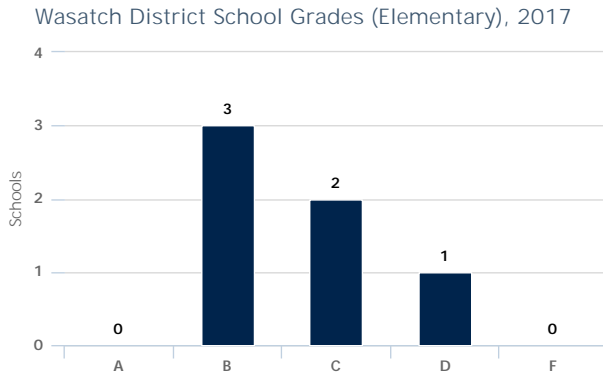

Wasatch District School Grades

School Year
2016/2017

District
Wasatch District

School
« All »

How are the 2015-2016 grade ranges different?

Heber Valley School Elementary Grade	D	School Grade Details »
J.R. Smith School Elementary Grade	C	School Grade Details »
Midway School Elementary Grade	C	School Grade Details »
Old Mill School Elementary Grade	B	School Grade Details »
Rocky Mountain Middle Elementary Grade	B	School Grade Details »
Timpanogos Intermediate Elementary Grade	B	School Grade Details »
Wasatch High High School Grade	C	School Grade Details »
Wasatch Learning Academy Elementary Grade		School Grade Details »

Schools receiving an "Elementary" grade are schools that do not have a 12th grade.